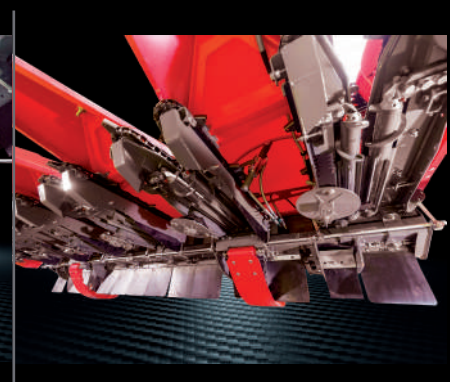

Each roller has 6 blades made with high quality steel with tungsten carbide-coated cutting edges

Tough and reliable

Great performance: a tough and reliable machine with high harvesting capacity that ensures excellent chopping quality under all conditions.

Safety

Slip clutches on each row unit and auger to minimize damage in the event of an obstruction.

Capable of harvesting at a high speed through all corn conditions

MAYA

16 row folding

MAYA

ACCESSORIES

Side Chain for harvesting down corn

For situations of down or broken over corn

Central Chain for harvesting down corn

Perfect for harvesting corn that has fallen flat due to wind

Auto Height Control System

Optional Headsight Auto Level & Steering Guidance

Stalk Stompers

Stalk stompers can be added to any number of rows

Hydraulic deck plates

Hydraulic deck plates allow for adjustments on the go from the cab

MAYA offers three different down corn options that can be easily added to an existing head. No matter why your corn is down, MAYA has a solution that will fit your need."